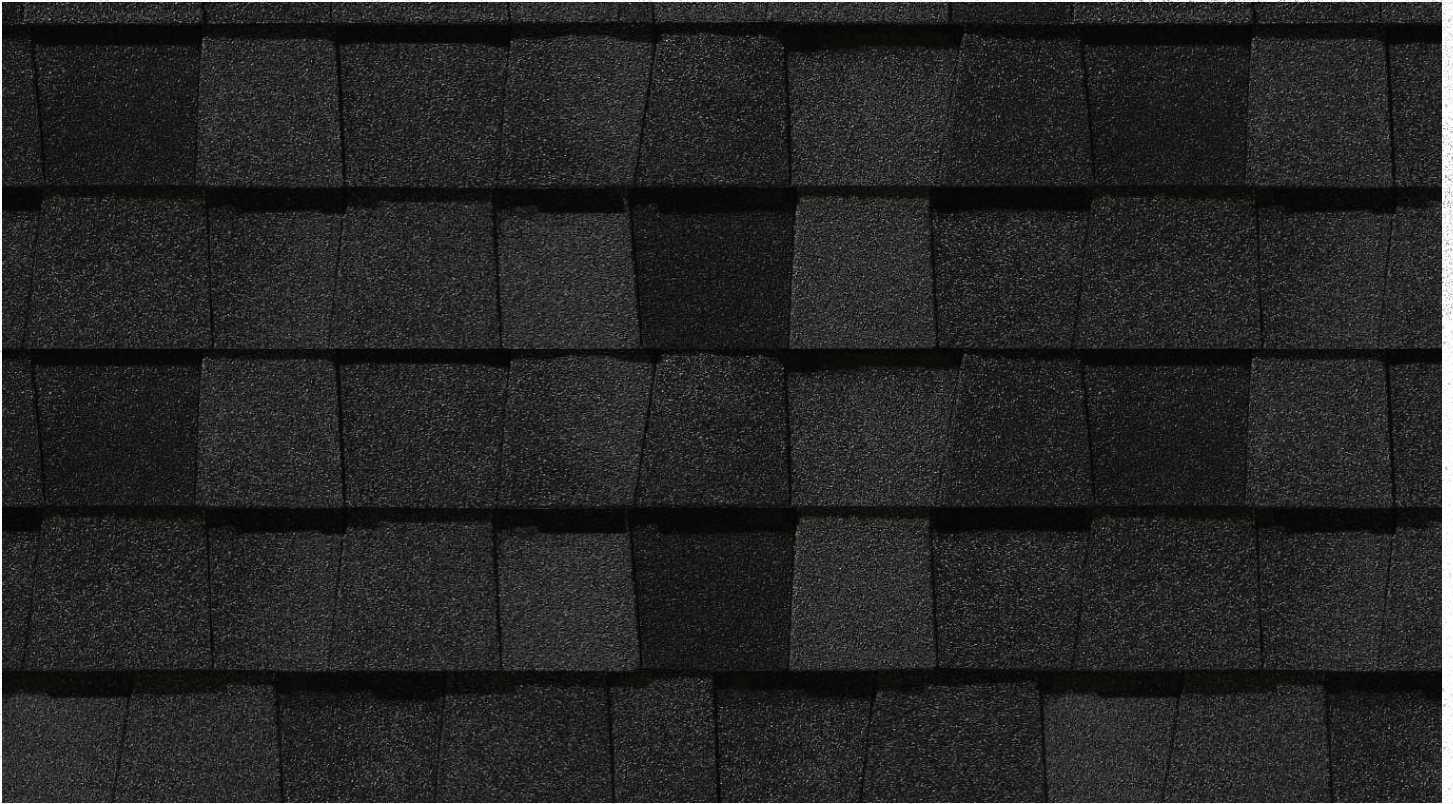

In other words, your friends
might be jealous.

JOIN SWITCH HOMES IN CREATING
SUSTAINABLE COMMUNITIES WHERE
BEAUTY AND CREATIVITY THRIVE!

LP SMARTSIDE EXPERT FINISH SIDING

Summit Blue

Prairie Clay

Snowscape White

Cavern Steel

Quarry Gray

CERTAINTED NORTHGATE CLIMATEFLEX SHINGLES

Moire Black

EVOLVE STONE STYLES AND COLORS

Phantom Shadow – National True Style

Morning Aspen – Capital Sky Style

Kodiak Mine – District View Style