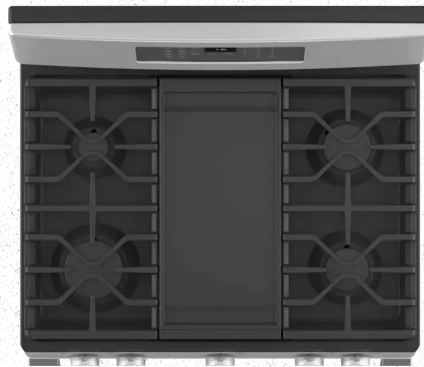

# GENERAL ELECTRIC STAINLESS STEEL APPLIANCES

Side-by-Side Refrigerator

Over-the-Range Microwave

Gas Range with Self-Cleaning Convection Oven and Air Fry

Built-in Dishwasher