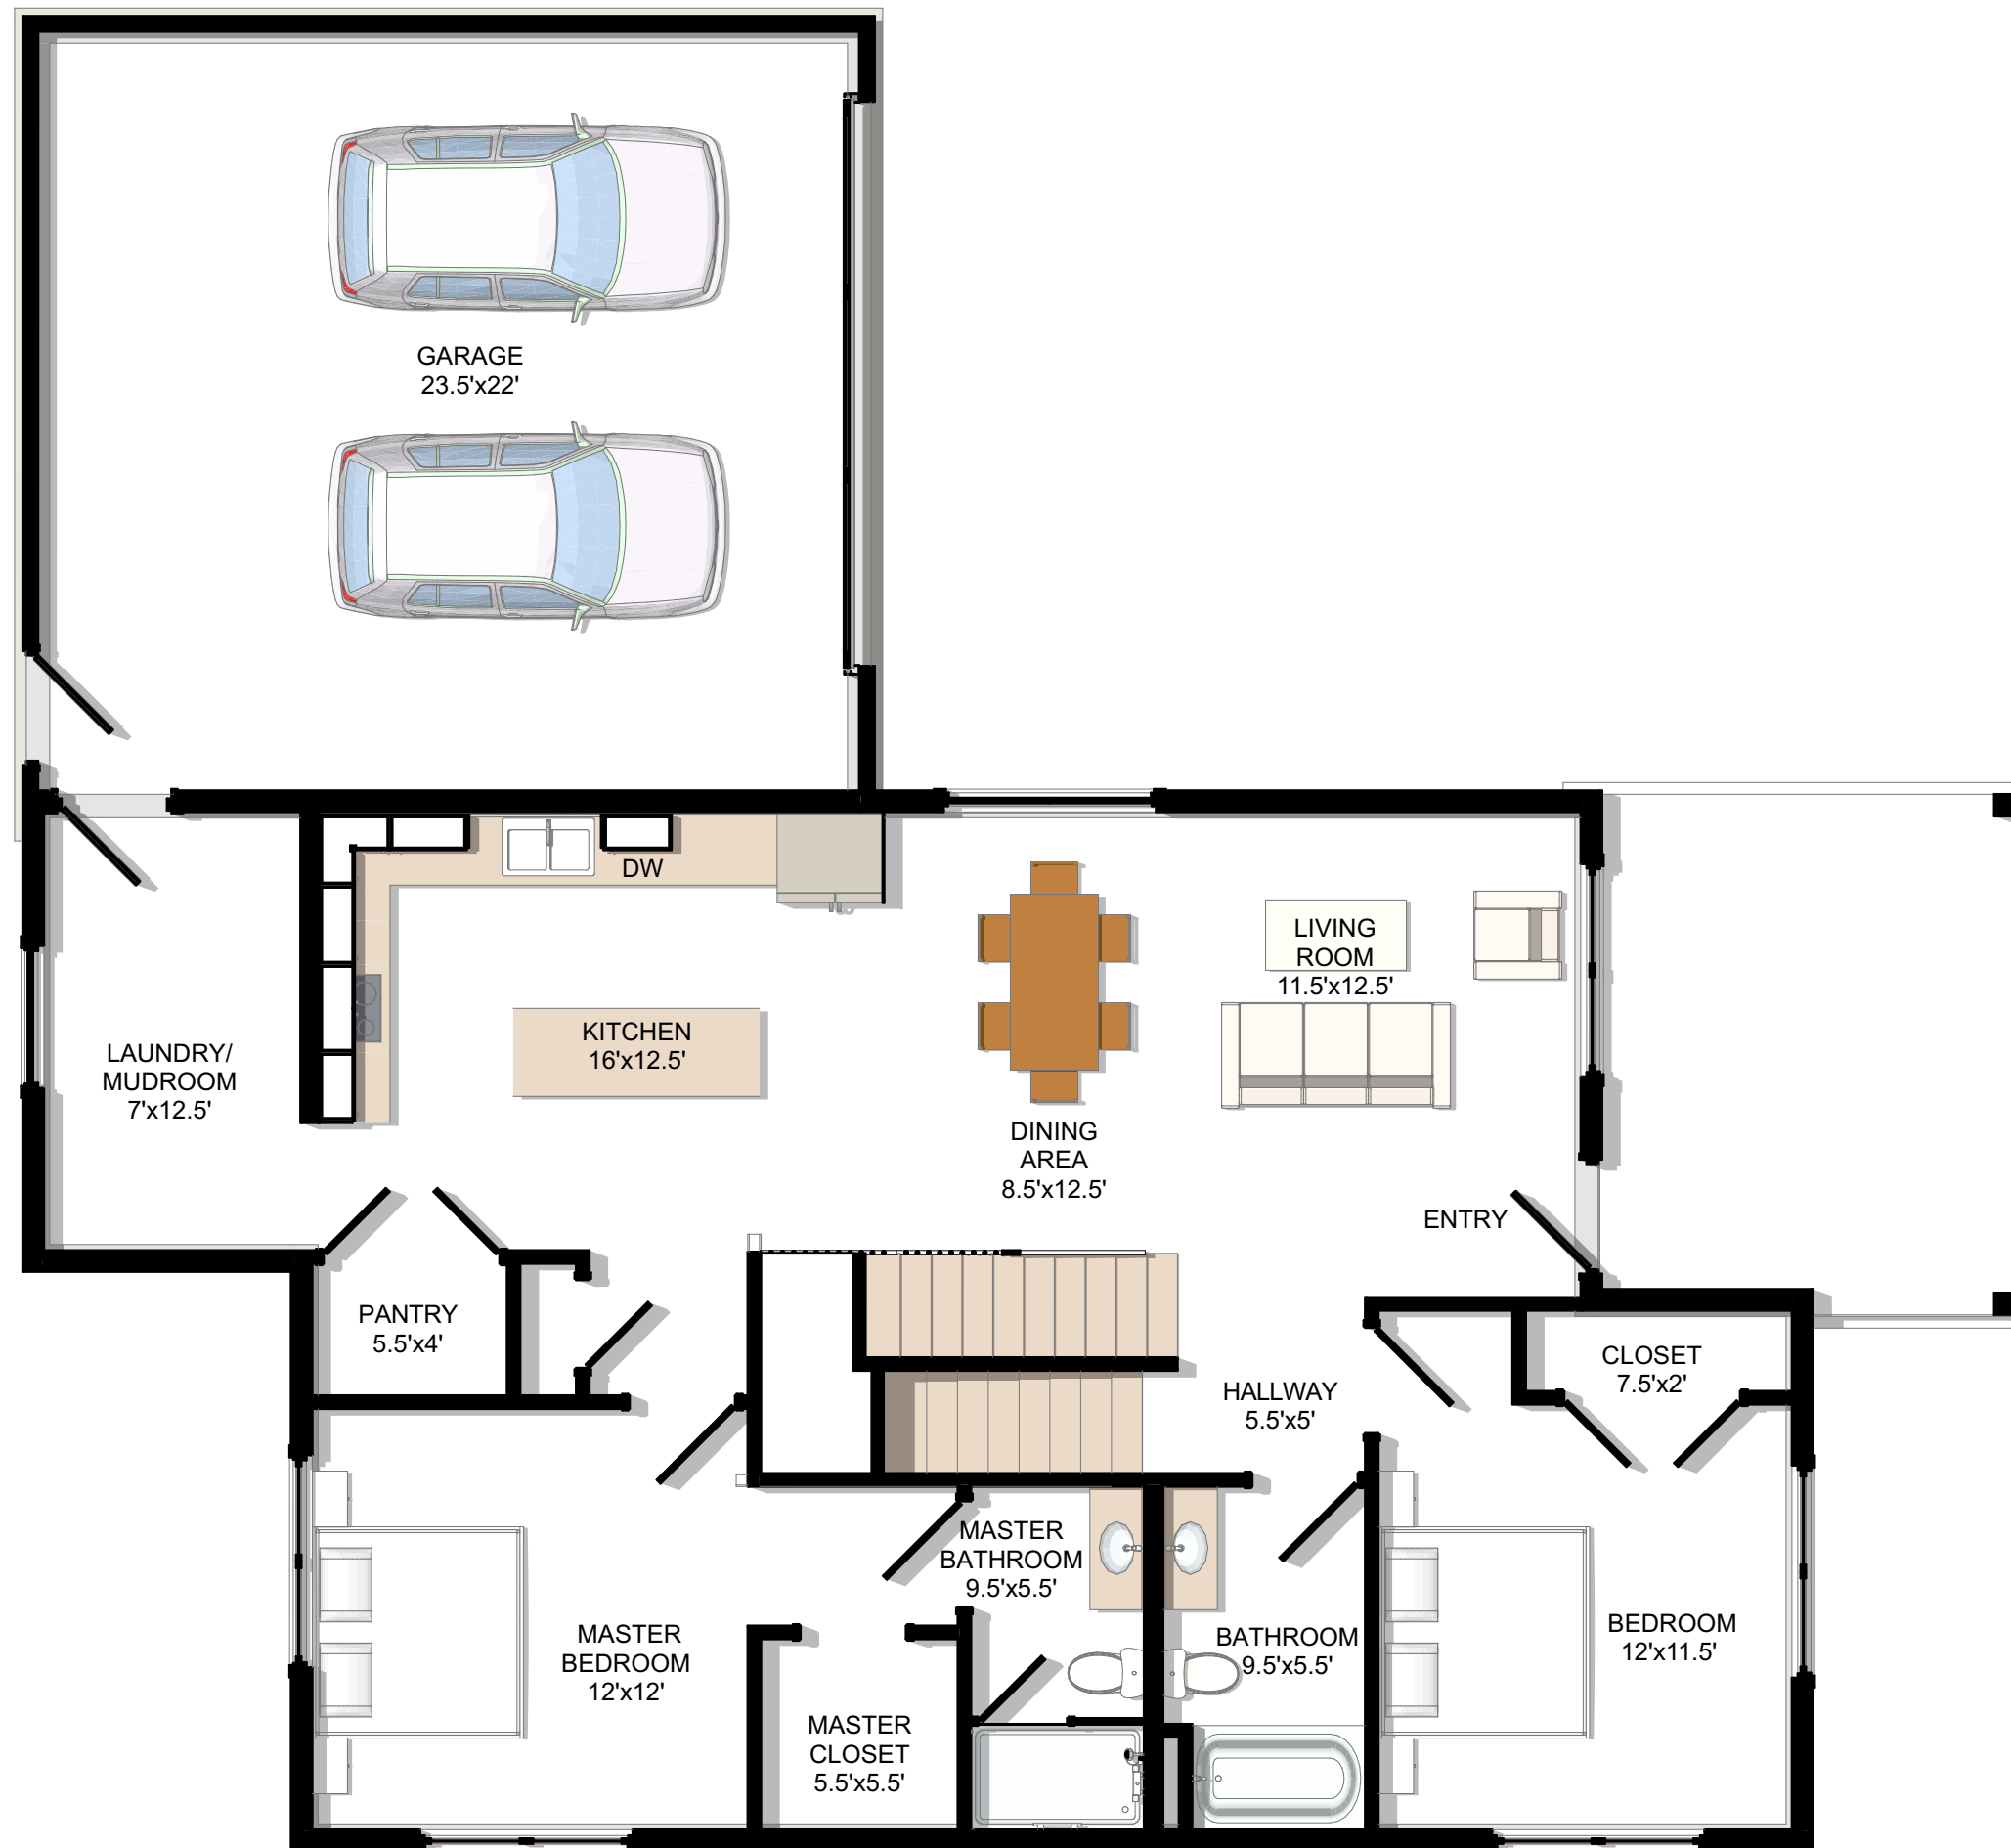

The Lemonade- FIRST FLOOR- FOUNDATION OPTION

The Lemonade- FIRST FLOOR- BASEMENT OPTION

BEDROOM
16'x12.5'

W. CLOSET
6'x10'

BATH
10'x10.5'