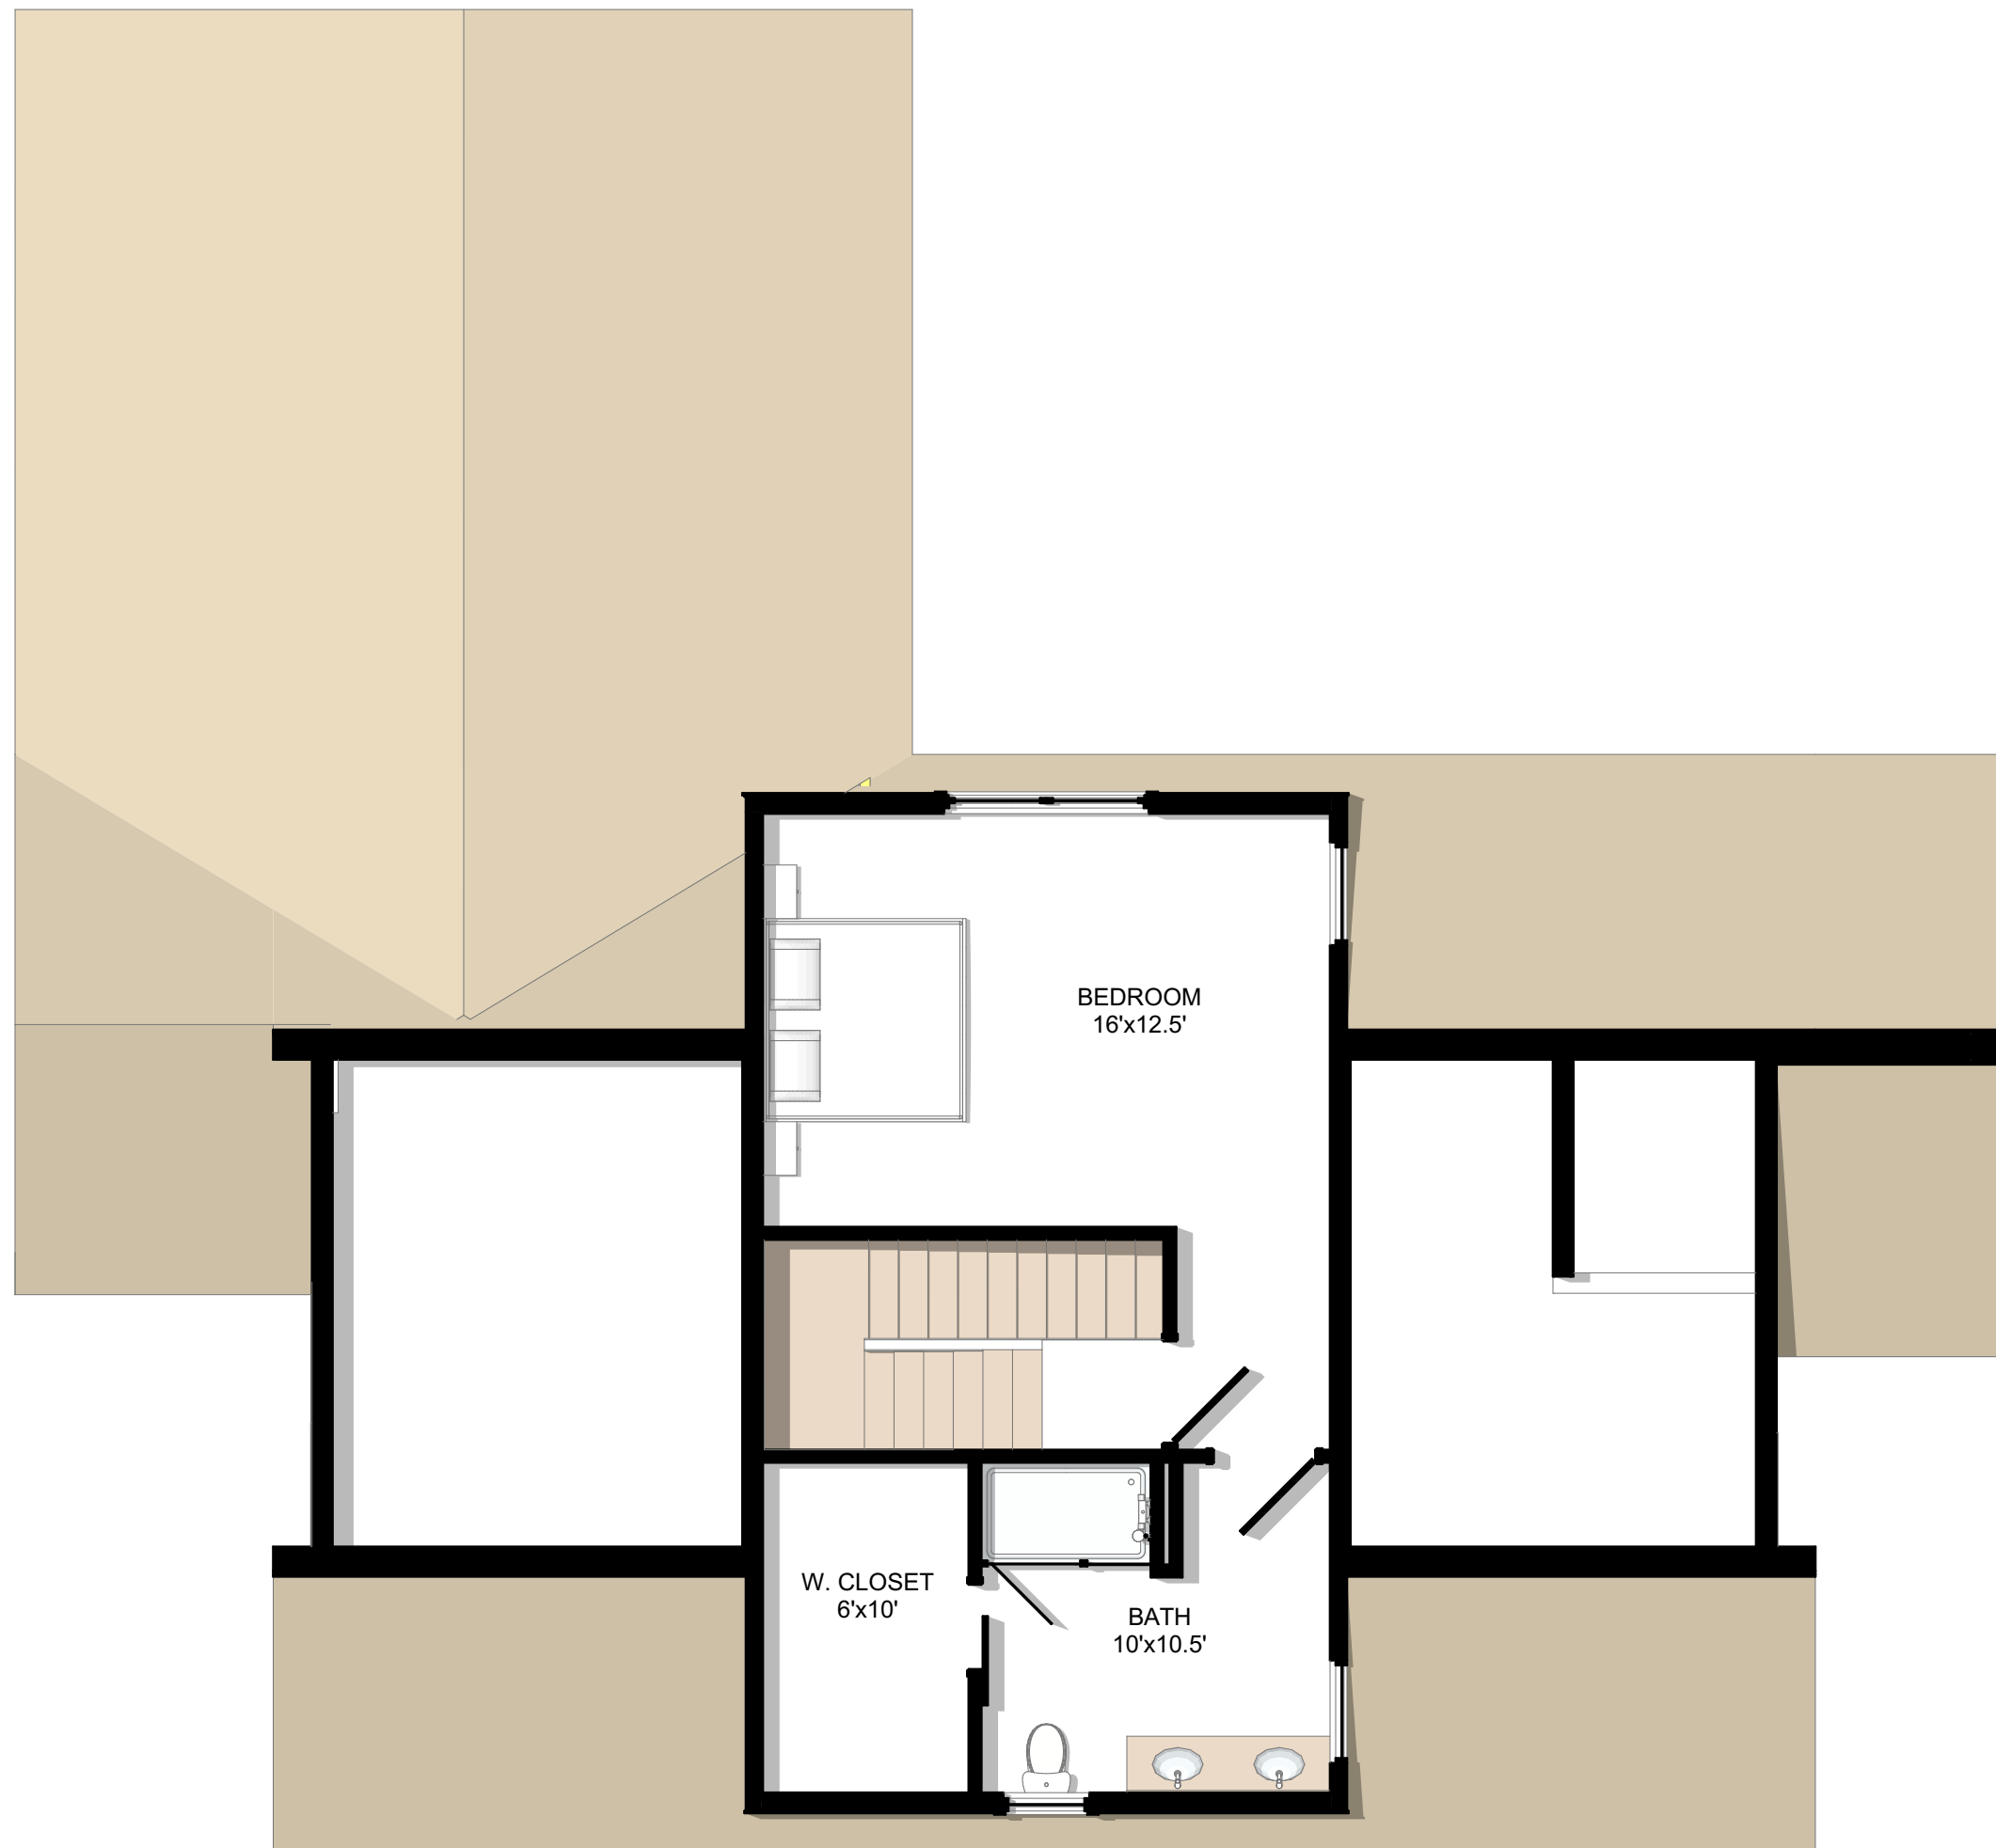

The Lemonade- FIRST FLOOR- FOUNDATION OPTION

The Lemonade- FIRST FLOOR- BASEMENT OPTION

BEDROOM
16'x12.5'

W. CLOSET
6'x10'

BATH
10'x10.5'