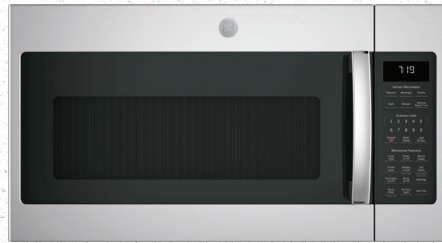

# GENERAL ELECTRIC STAINLESS STEEL APPLIANCES

Side-by-Side Refrigerator

Over-the-Range Microwave

Gas Range with Self-Cleaning Convection Oven and Air Fry

Built-in Dishwasher