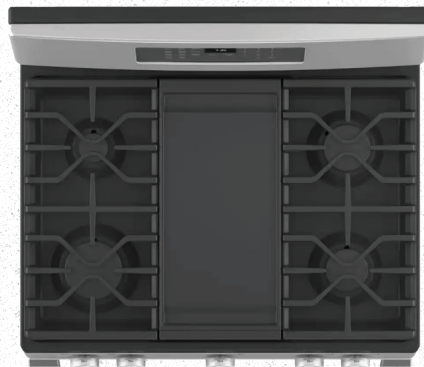

# GENERAL ELECTRIC STAINLESS STEEL APPLIANCES

Side-by-Side Refrigerator

Over-the-Range Microwave

Gas Range with Self-Cleaning Convection Oven and Air Fry

Built-in Dishwasher