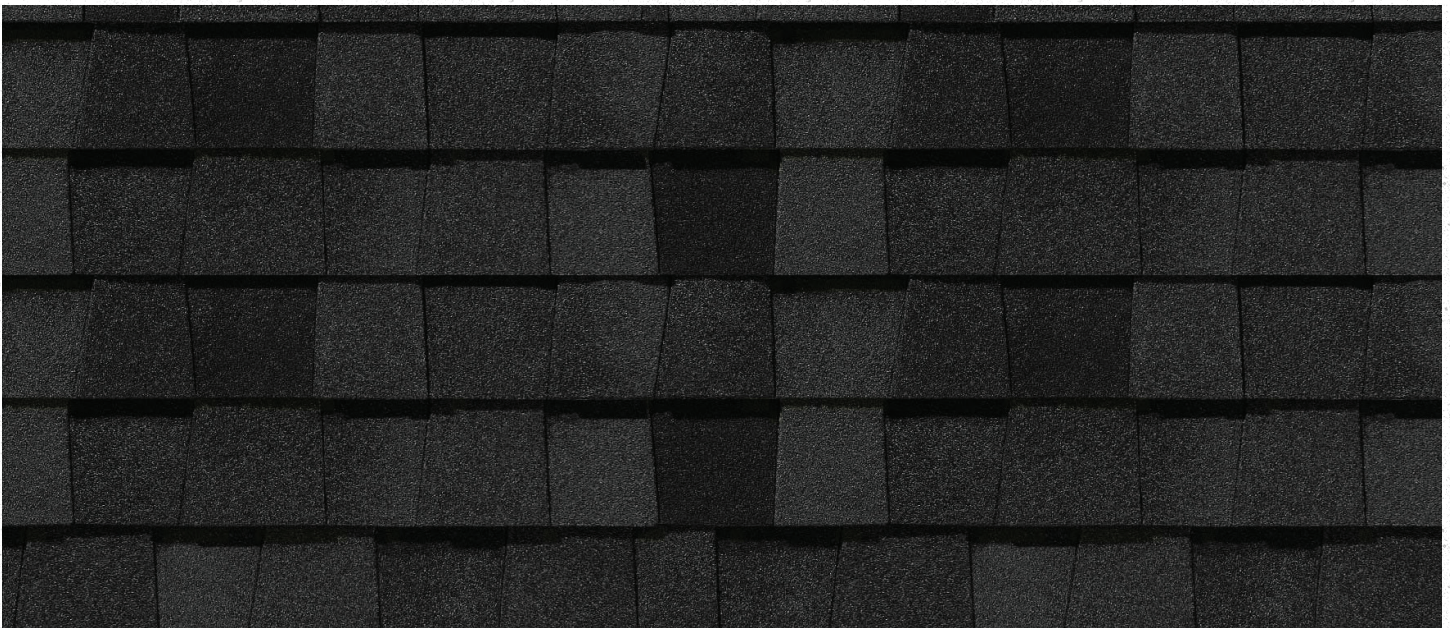

CERTAINTED NORTHGATE CLIMATEFLEX SHINGLES

Moire Black