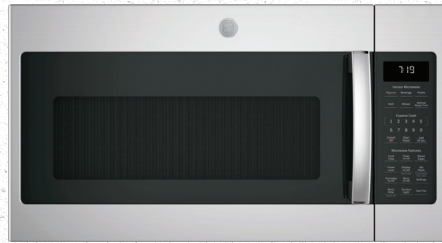

CERTAINTED NORTHGATE CLIMATEFLEX SHINGLES

Moire Black

DOORS

Masonite Winslow
Interior Door – Pure White

EL & EL Wood Products
Heritage 2 Panel w/ Glass
Exterior Door – Wrought Iron

BENJAMIN MOORE PAINT

Wrought Iron

KOHLER KITCHEN SINK

Kohler White

GENERAL ELECTRIC STAINLESS STEEL APPLIANCES

Side-by-Side Refrigerator

Over-the-Range Microwave

Gas Range with Self-Cleaning Convection Oven and Air Fry

Built-in Dishwasher

AIR CONDITIONING