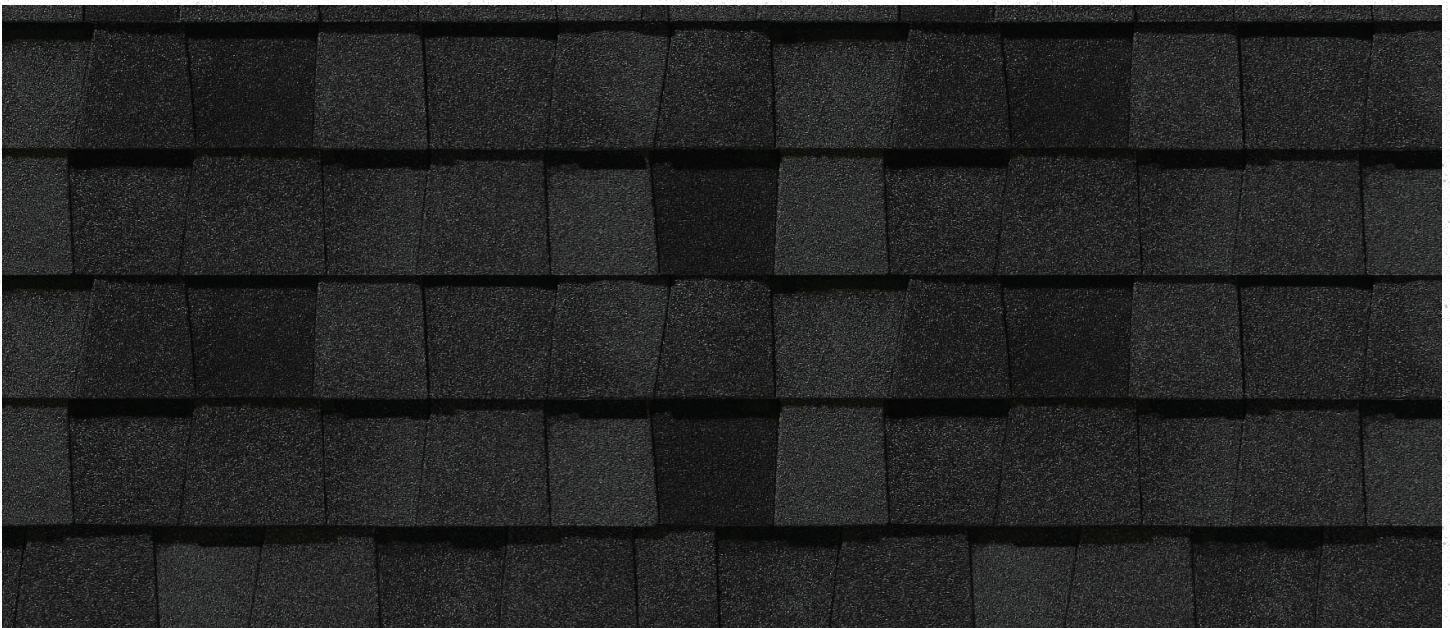

JOIN SWITCH HOMES IN CREATING SUSTAINABLE COMMUNITIES WHERE BEAUTY AND CREATIVITY THRIVE!

LP SMARTSIDE EXPERT FINISH SIDING

Cavern Steel

VENEER STONE/VERSETTA STONE LEDGESTONE STYLE

Sterling Stone w/ Stone Grey Cap

CERTAINTED NORTHGATE CLIMATEFLEX SHINGLES

Moire Black

DOORS

Masonite Winslow
Interior Door – Pure White

EL & EL Wood Products
Heritage 2 Panel w/ Glass
Exterior Door – Wrought Iron

BENJAMIN MOORE PAINT

Wrought Iron

DOWNNS LIFE H2O VINYL FLOORING

Noble Willow Golf

RESISTA SOFT STYLE CARPET

After It II Sand Castle

DALTILE BACKSPLASH

Color Wheel Retro Desert Gray

SHERWIN WILLIAMS PAINT

Walls – Agreeable Gray