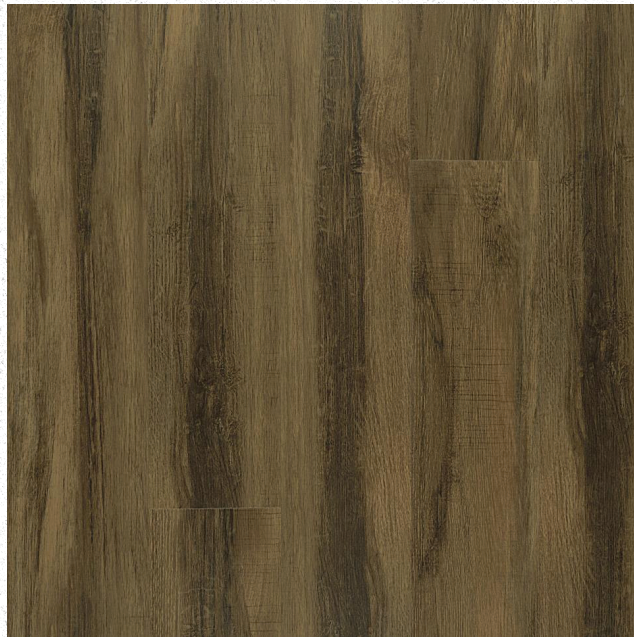

CERTAINTED NORTHGATE CLIMATEFLEX SHINGLES

Moire Black

DOORS

Masonite Winslow
Interior Door – Pure White

EL & EL Wood Products
Heritage 2 Panel w/ Glass
Exterior Door – Wrought Iron

BENJAMIN MOORE PAINT

Wrought Iron

DOWNNS LIFE H2O VINYL FLOORING

Noble Willow Golf

RESISTA SOFT STYLE CARPET

After It II Sand Castle

DALTILE BACKSPLASH

Color Wheel Retro Desert Gray

SHERWIN WILLIAMS PAINT

Walls – Agreeable Gray