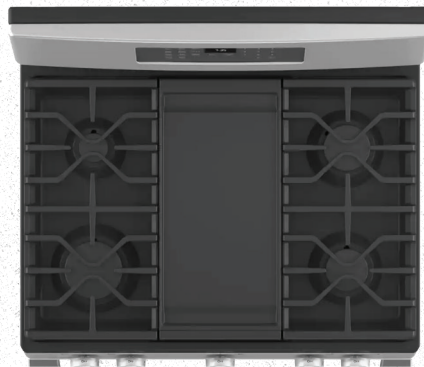

KOHLER KITCHEN SINK

Kohler White

GENERAL ELECTRIC STAINLESS STEEL APPLIANCES

Side-by-Side Refrigerator

Over-the-Range Microwave

Gas Range with Self-Cleaning Convection Oven and Air Fry

Built-in Dishwasher

AIR CONDITIONING