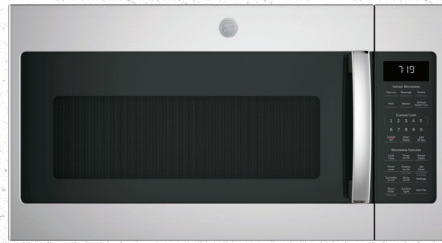

# GENERAL ELECTRIC STAINLESS STEEL APPLIANCES

Side-by-Side Refrigerator

Over-the-Range Microwave

Gas Range with Self-Cleaning Convection Oven and Air Fry

Built-in Dishwasher