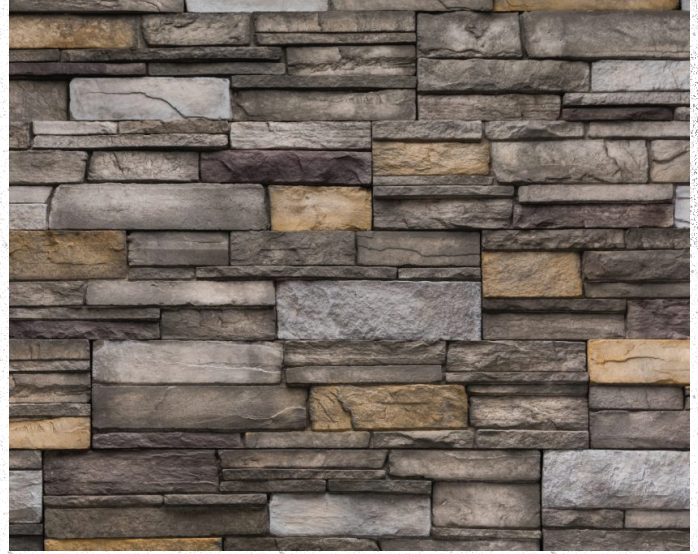

## VENEER STONE/VERSETTA STONE LEDGESTONE STYLE

---

Sterling Stone w/ Stone Grey Cap