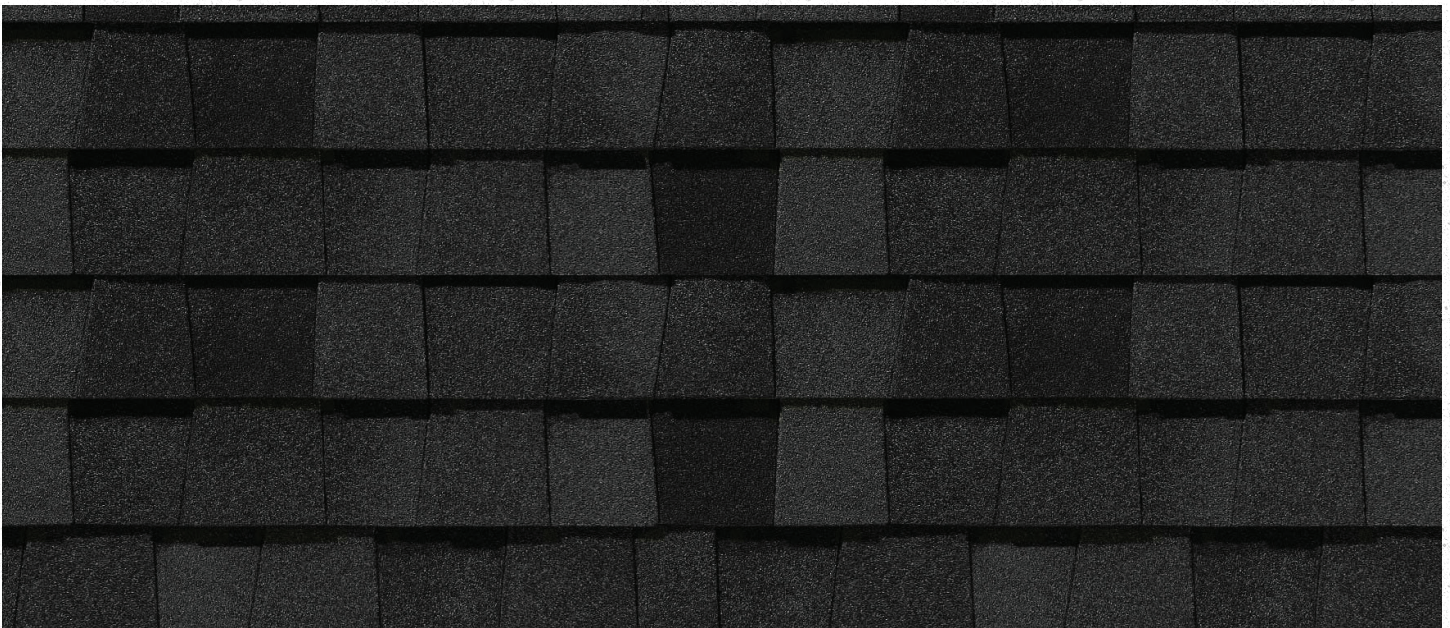

CERTAINTED NORTHGATE CLIMATEFLEX SHINGLES

Moire Black