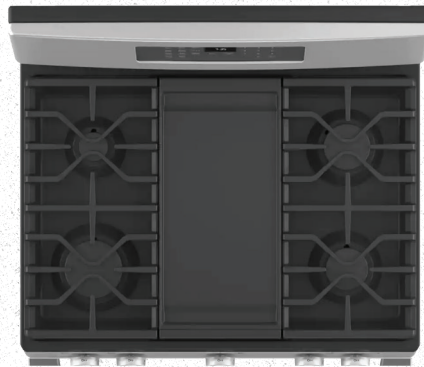

# GENERAL ELECTRIC STAINLESS STEEL APPLIANCES

Side-by-Side Refrigerator

Over-the-Range Microwave

Gas Range with Self-Cleaning Convection Oven and Air Fry

Built-in Dishwasher