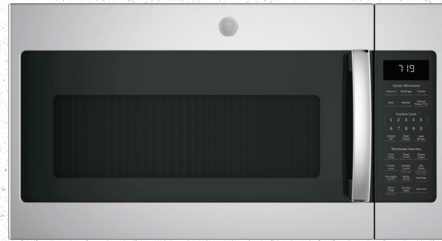

# GENERAL ELECTRIC STAINLESS STEEL APPLIANCES

Side-by-Side Refrigerator

Over-the-Range Microwave

Gas Range with Self-Cleaning Convection Oven and Air Fry

Built-in Dishwasher