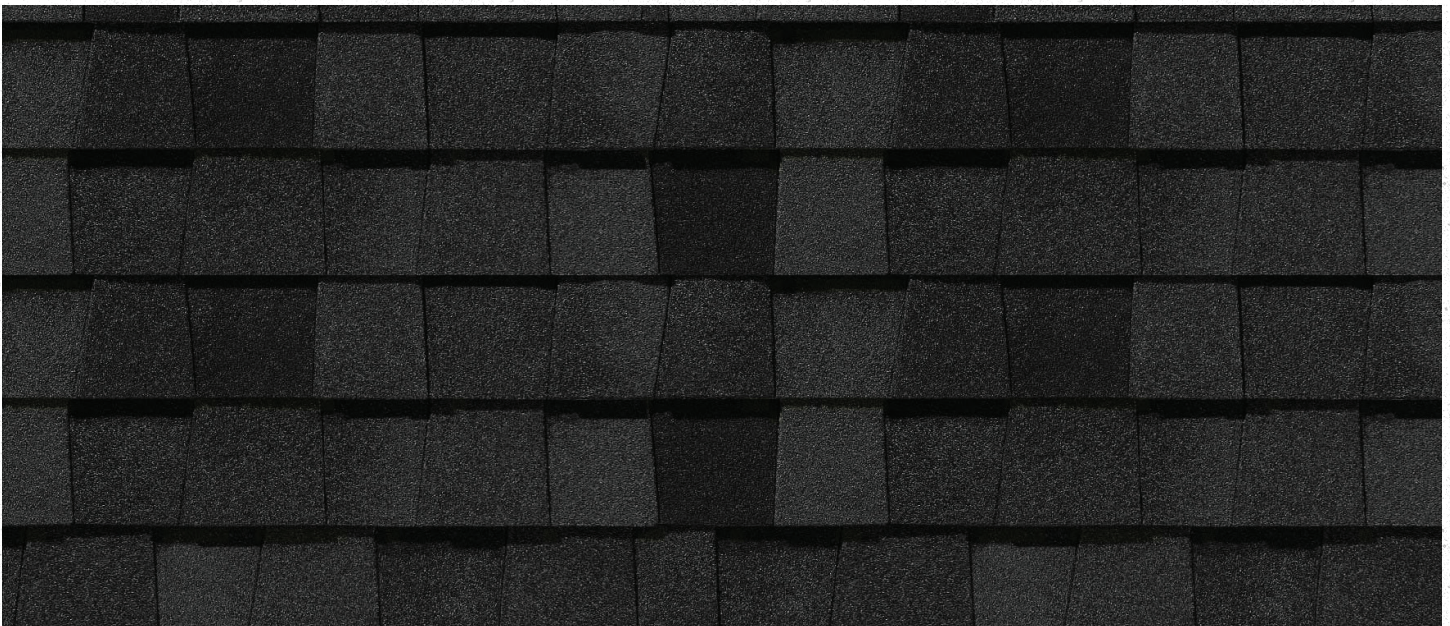

CERTAINTED NORTHGATE CLIMATEFLEX SHINGLES

Moire Black