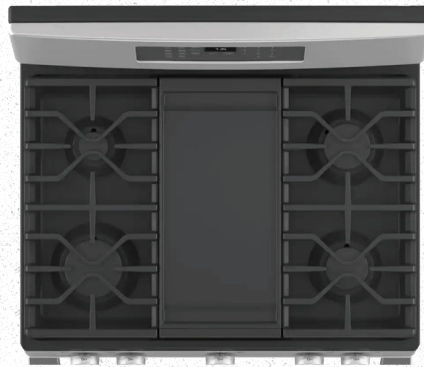

# GENERAL ELECTRIC STAINLESS STEEL APPLIANCES

Side-by-Side Refrigerator

Over-the-Range Microwave

Gas Range with Self-Cleaning Convection Oven and Air Fry

Built-in Dishwasher