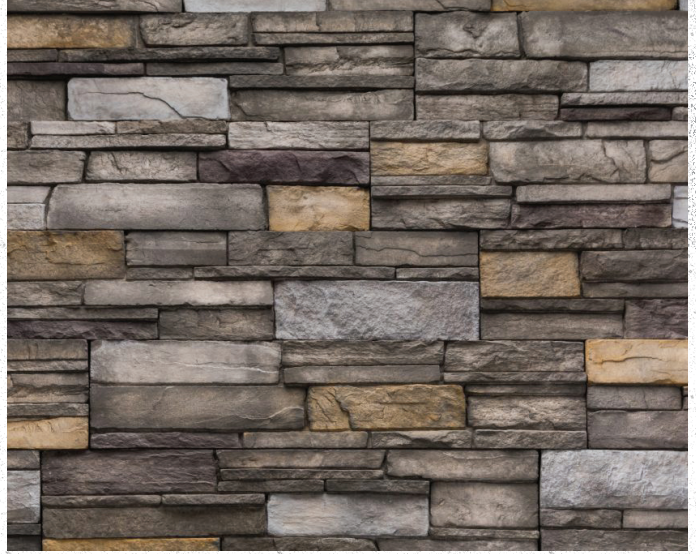

## VENEER STONE/VERSETTA STONE LEDGESTONE STYLE

---

Sterling Stone w/ Stone Grey Cap